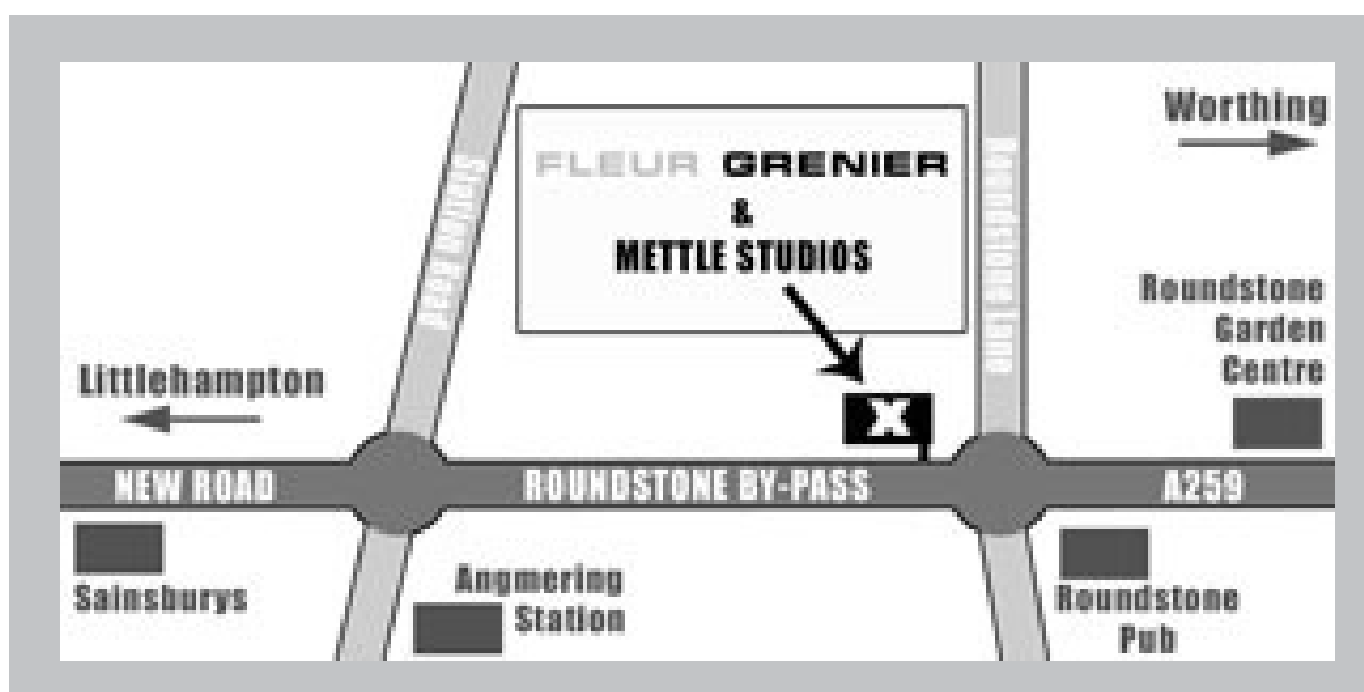

Kitchen with sink, kettle, fridge and microwave.

Parking on site, 10 - 15 minute walk from Angmering station.

PRICES

Full Day..... £80
(9 am - 5.30pm)

Half Day.....£45
(9 am - 1.30pm)

For further information contact Fleur: